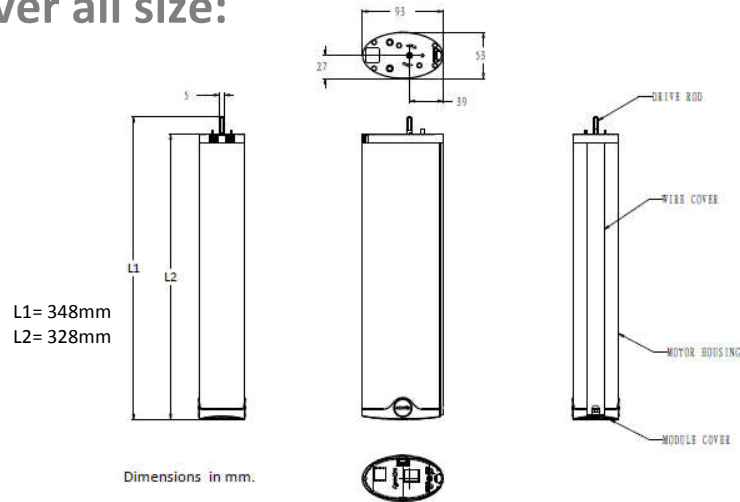

CLIENT QUALITY PROMISE

Glydea Ultra 35e and 60e

General over all size:

Features & Settings:

	Glydea Ultra WT	Glydea Ultra DCT	Glydea Ultra RTS
Soft start	✓	✓	✓
Soft stop	✗	✓	✓
Intermediate position	✗	✓	✓
Manual override	✓	✓	✓
Touch motion	✗	✓	✓
Automatic limits on end stop	✓	✓	✓
Back release	✓	✗	✗
Adjustable limits	✗	✓	✓
Speed control & adjustment	✓	✓	✓
Setting via 3 NO dry contact setting tool	✓	✓	✓
Setting with buttons on motor unit	✓	✓	✓
Motor direction change	✓	✓	✓
DCT ergonomics setting: 2 or 3 buttons	✗	✓	✓
Factory reset	✓	✓	✓
Led indicators	✓	✓	✓
Modulability	✗	✓	✓
Silent mode	✓	✓	✓