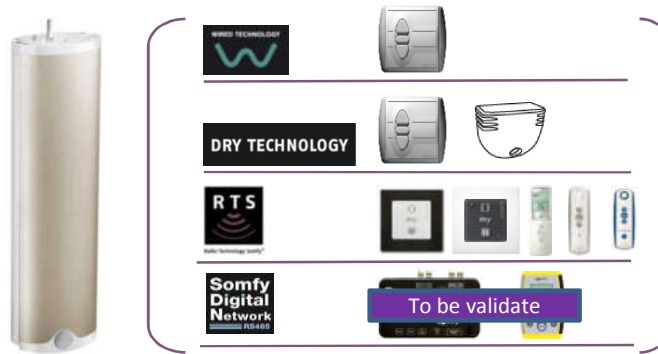

CLIENT QUALITY PROMISE

Glydea Ultra 35e and 60e

General over all size:

Features & Settings:

	Glydea Ultra WT	Glydea Ultra DCT	Glydea Ultra RTS
Soft start	✓	✓	✓
Soft stop	✗	✓	✓
Intermediate position	✗	✓	✓
Manual override	✓	✓	✓
Touch motion	✗	✓	✓
Automatic limits on end stop	✓	✓	✓
Back release	✓	✗	✗
Adjustable limits	✗	✓	✓
Speed control & adjustment	✓	✓	✓
Setting via 3 NO dry contact setting tool	✓	✓	✓
Setting with buttons on motor unit	✓	✓	✓
Motor direction change	✓	✓	✓
DCT ergonomics setting: 2 or 3 buttons	✗	✓	✓
Factory reset	✓	✓	✓
Led indicators	✓	✓	✓
Modulability	✗	✓	✓
Silent mode	✓	✓	✓

2015

Let's...! Living Environment Transformation by Somfy

Available

Not available

CLIENT QUALITY PROMISE

Glydea Ultra 35e and 60e

Controls compatibilities:

Do contact SOMFY when using non SOMFY AC switching control devices.

CONTROL TYPES	Glydea Ultra WT ⁽¹⁾	Glydea Ultra DCT	Glydea Ultra RTS
AC Switching	✓	✗	✗
3 NO dry contact	✗	✓	✓
2 NO dry contact	✗	✓	✓
Dry contact individual, group & master	✗	✓	✓
SDN	✗	✓	✓
RTS	✗	✗	✓

✓ Available.